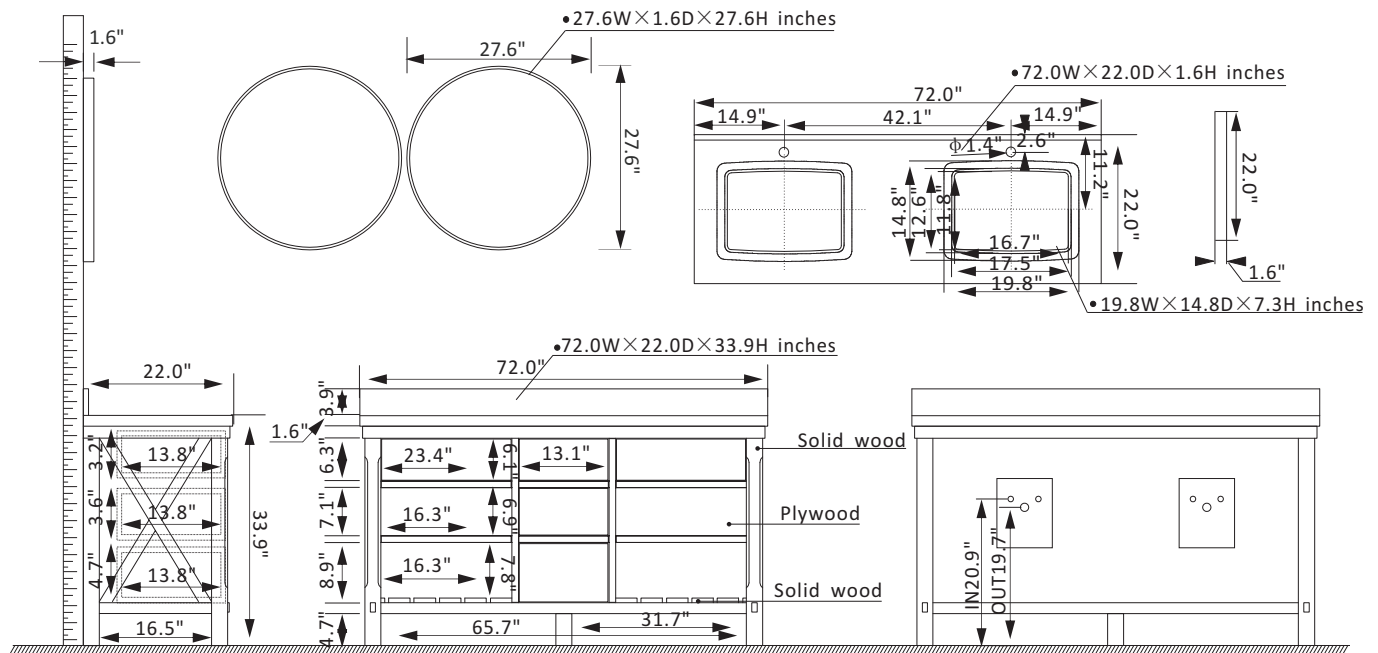

Vinnova Valencia Vanity Collection 798072-WH-GW

Features

Constructed of solid oak and plywood for superior durability.

Available in White or Ash Wood finish to complement your décor.

Three soft-close drawers 2 flip-down drawers with a spacious shelf for storage and display.

Matte-black finish hardware for a touch of style and contrast.

White composite grain stone countertop for a clean, elegant look.

White ceramic undermount sink with matching backsplash.

With the back panel and the open type fixed shelf

Double, circular crafted framed mirrors that coordinates perfectly with vanity.

Pre-drilled and designed for easy plumbing and faucet installation.

* Does not include faucet, drain assembly, P-trap

VINNOVA
FASHION BATHROOM LIFE